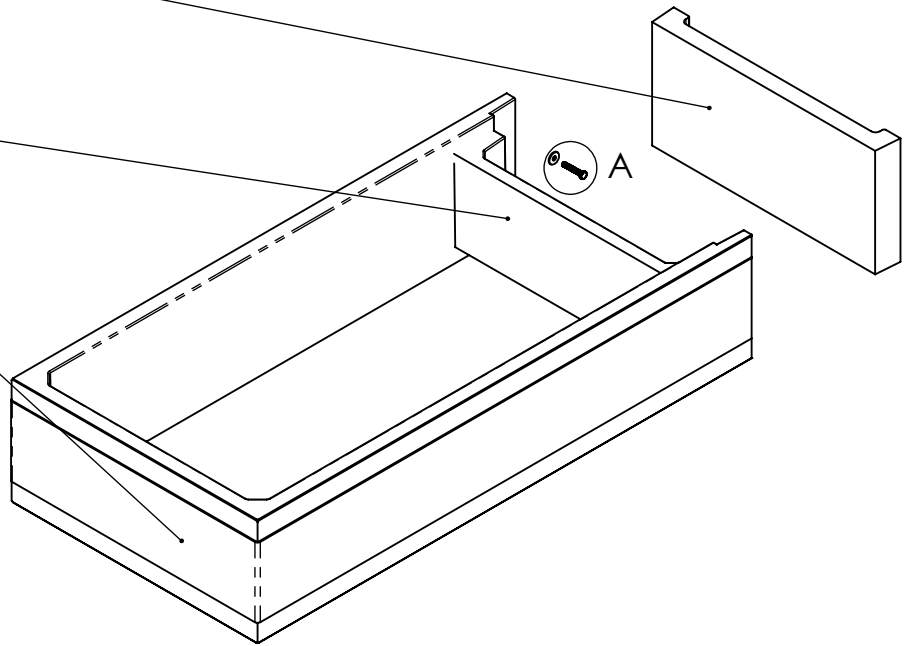

FP-DAV0P-300 Davos P High extension set

CO-DAV0P-17B

CO-DAV0P-17S

CO-DAV0P-170

21-50001-018 Washer fi6x18 Din 9021 2 PCS

21-30004-035 Screw M6x35 Din 933 2 PCS

DETAIL A