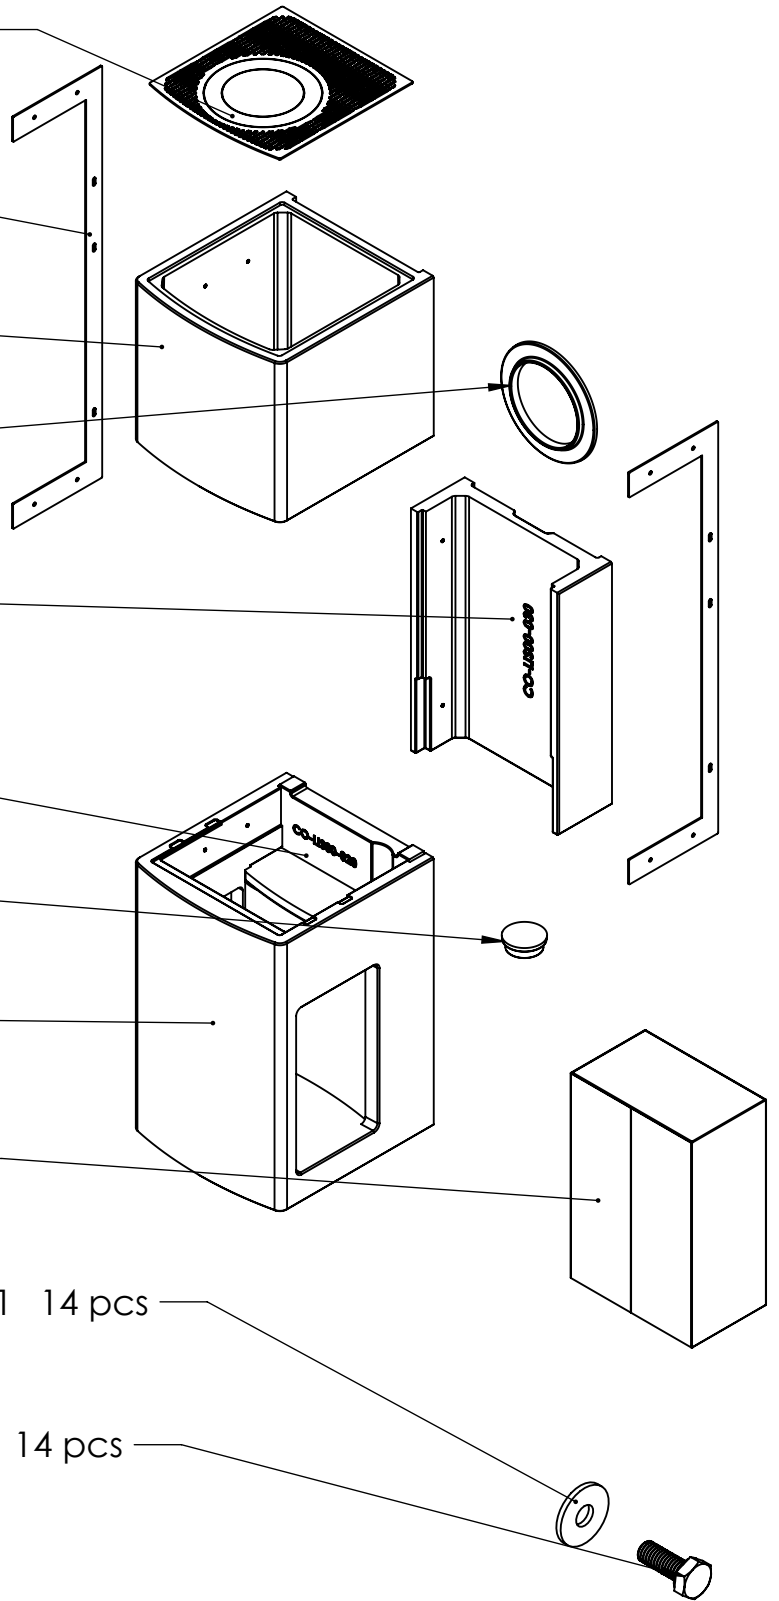

FP-LIS00-100 Lisboa

22-LIS00-015 Lisboa top grate white

22-LIS00-020 2 pcs

CO-LIS00-040

CO-STO00-004

CO-LIS00-030

CO-LIS00-020

CO-ATL00-01A

CO-LIS00-010

LI-UNO00-100 Thermotte Uno set

21-50001-018 Washer fi6x18 Din 9021 14 pcs

21-30004-016 Screw M6x16 Din 933 14 pcs

VERSION: Q1

Instruction  
24-LIS00-100

AF-00035-001

Acryl

Acryl

23-00080-000