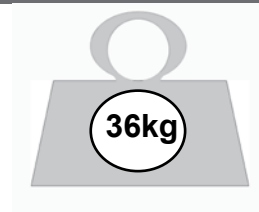

Front 1

Nordpeis

(Forutsetter påmontert std.front og vedhylle)

The logo for Nordpeis, featuring the word "Nordpeis" in a bold, italicized sans-serif font. Above the letter "i" in "Nordpeis", there are three small, red, flame-like or feather-like symbols.