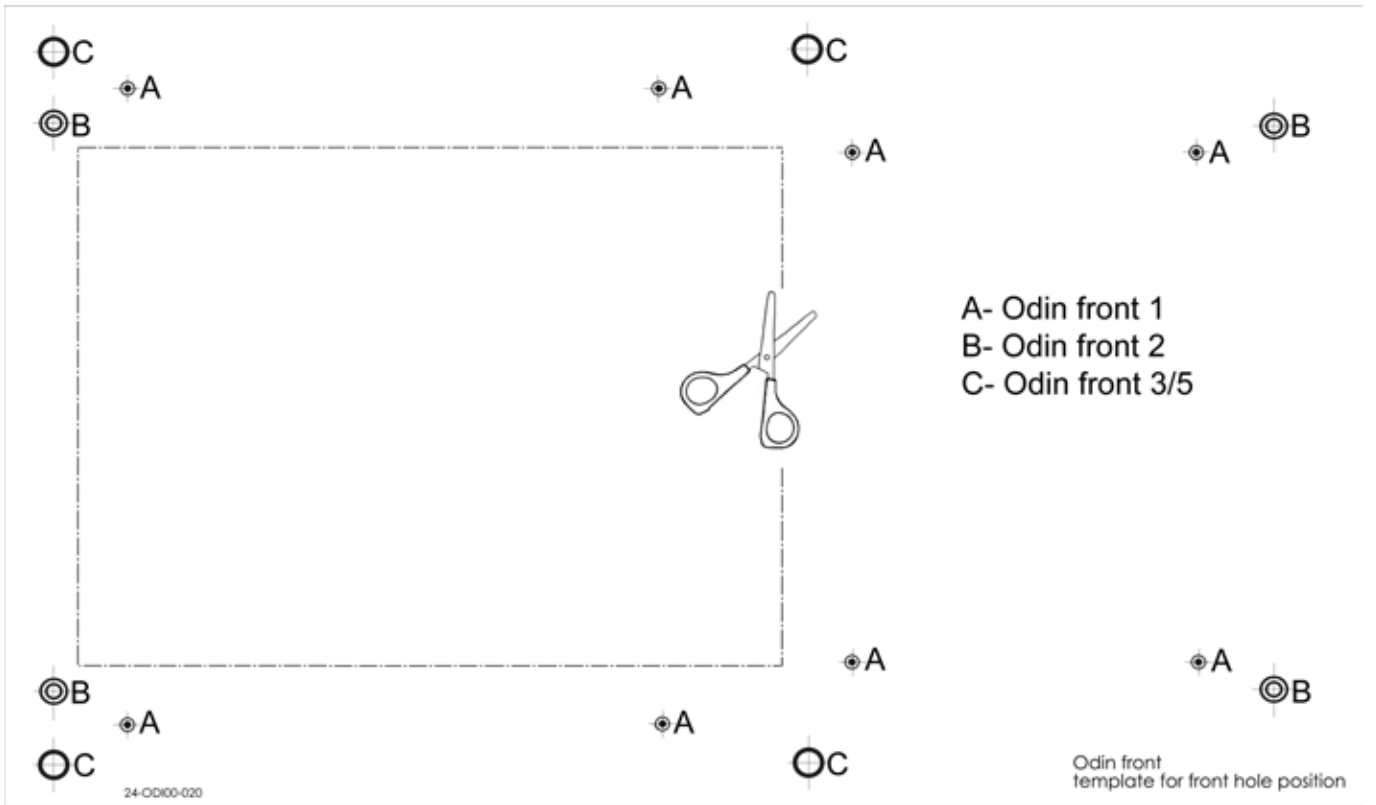

Front 1

Nordpeis

(Forutsetter påmontert std.front og vedhylle)

The logo for Nordpeis, featuring the word "Nordpeis" in a bold, italicized sans-serif font. Above the letter "i" in "Nordpeis", there are three small, red, flame-like or feather-like symbols.