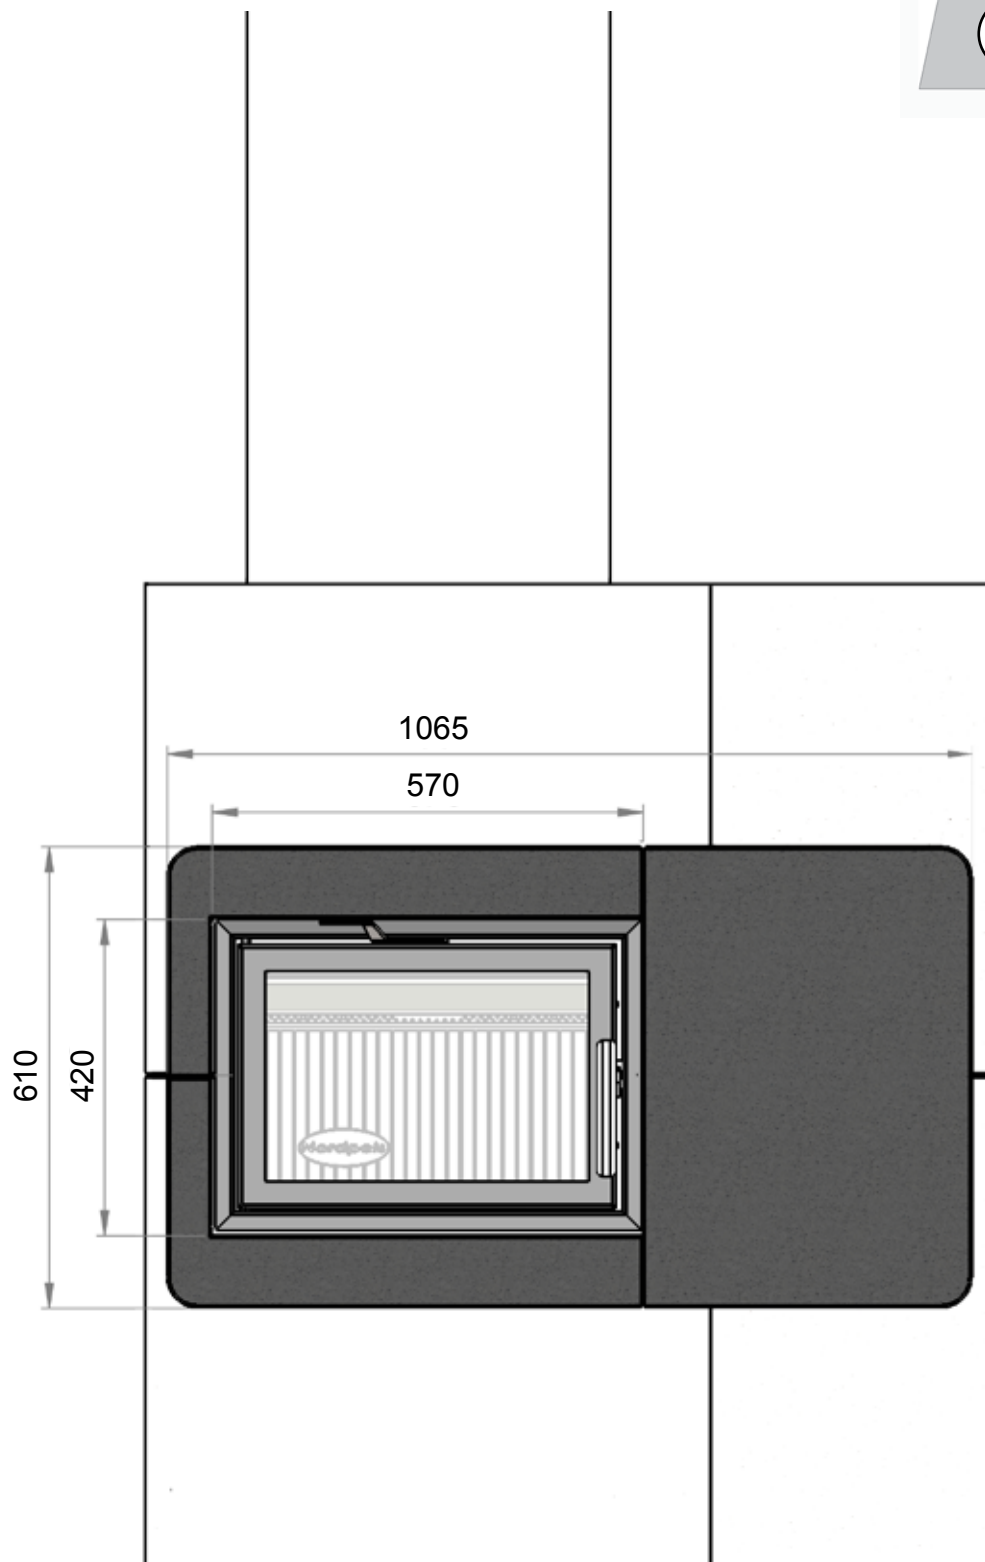

Front 1

Nordpeis

(Forutsetter påmontert std.front og vedhylle)

The logo for Nordpeis, featuring the word "Nordpeis" in a bold, italicized sans-serif font. Above the letter "i" in "Nordpeis", there are three small, red, flame-like or feather-like symbols.